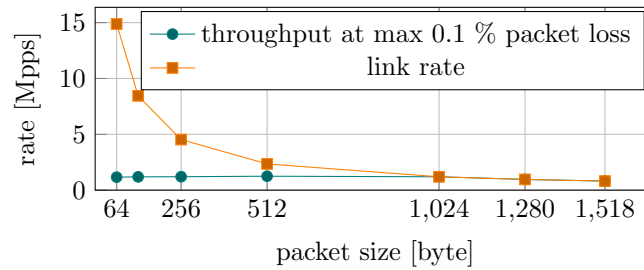

RFC 2544 Test Report

1 General Test Information

Device Under Test: narva
Operating System: FreeBSD narva 10.1-RELEASE FreeBSD 10.1-RELEASE
Date: 2015-10-08

2 Throughput

Test Duration: 20 s
Maximal Loss Rate: 0.100 %
Accuracy: 100 Mbps

Frame Size (bytes)	Iteration	Total Tx Frames	Total Rx Frames	Throughput (Mpps)	Throughput (Mbps)
64	1	23277366	23277366	1.164	782.119
128	1	23786784	23786784	1.189	1408.178
256	1	24084711	24084711	1.204	2658.952
512	1	24974964	24974964	1.249	5314.672
1024	1	23946237	23946237	1.197	9999.949
1280	1	19230687	19230687	0.962	9999.957
1518	1	16254819	16254819	0.813	9999.965

5 Back-to-back frames

Test Duration: 2 s
Accuracy: 100 packets
Rate: 10000 Mbps

Frame Size (bytes)	Burst size min	Burst size avg	Burst size max	Theoretical maximum
64	1704	1704.0	1704	29761905
128	0	0.0	0	16891892
256	3318	3318.0	3318	9057972
512	1005	1005.0	1005	4699249
1024	2394637	2394637.0	2394637	2394637
1280	1923077	1923077.0	1923077	1923077
1518	1625488	1625488.0	1625488	1625488